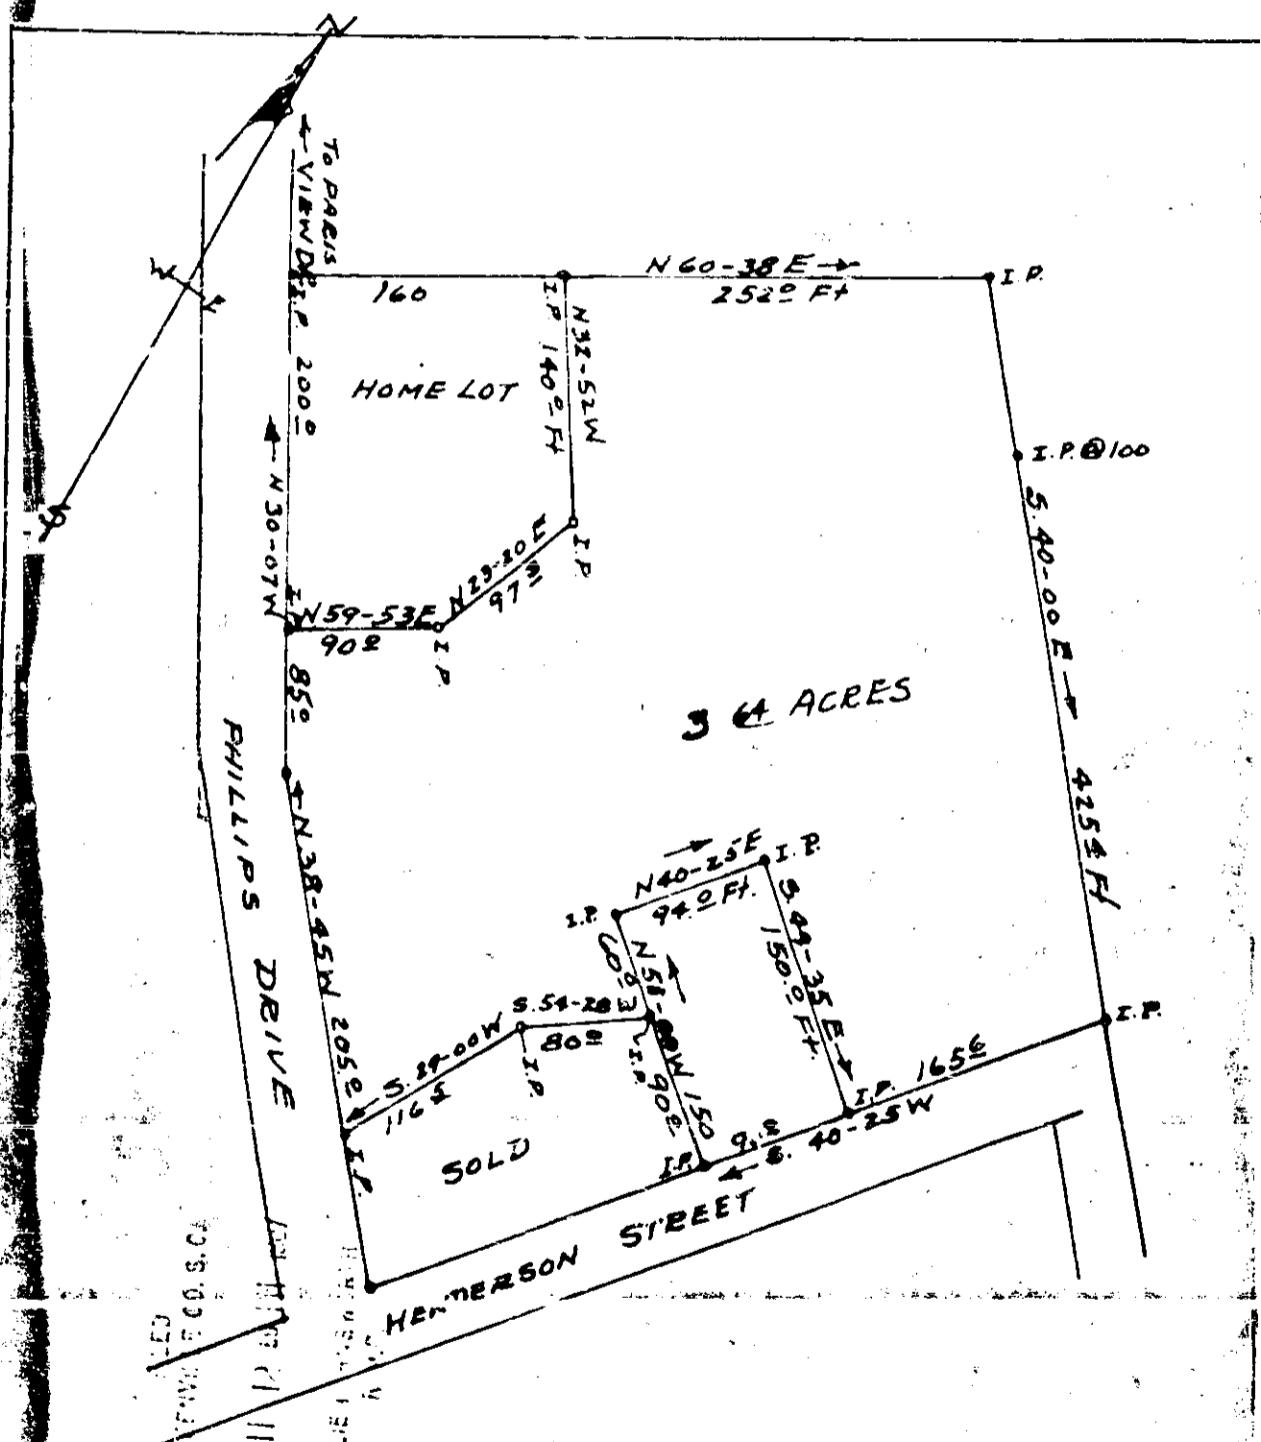

PLAT BOOK - V V V 7 368 2 5 P

16426 FILED 11th Dec 1967
And Recorded in V V V Page 155 at 12:58 P.
Ollie Walters
Register Mesne Conveyances Clackville County, S. C.

PLAT OF PROPERTY OF
HOYT L. WALTERS
IN TRAVELERS REST
SOUTH CAROLINA
December 7, 1967

Surveyed by
Terry Dill
209 E. E. L. S. NO 104
V V V - 155

16426

SCALE 1"=100'

504 DEC 11 1967

155